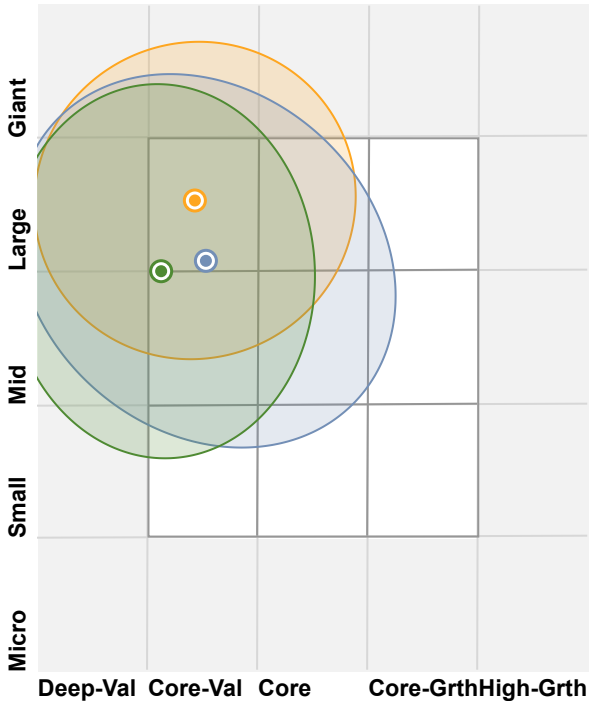

Holdings-Based Style Map

- EIC All-Cap Value
- Russell 3000® Value Index
- US Large Value SA